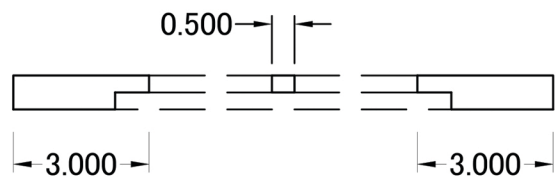

Standard Rail

NOTE:

- *The Standard Rail is 3.000" (see drawing).
- *Please Note that our rail is to the inside of the profile.
- *Custom Rail Width Available.
- *custom Mullion Width Available.
- *Available in all Door Designs.
- *Available in 1 , 4 & 8 Light.
- *Multi-Panel Available.
- *Outside Edge profile are Available on this Door.
- *Standard $\frac{3}{4}$ " White Back, Option RAW MDF.
- *Available in $1\frac{1}{2}$ " thick RAW MDF.