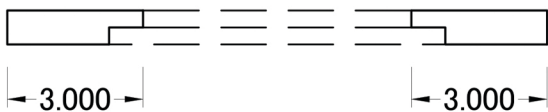

Standard Rail

NOTE:

- *The Standard Rail is 3.000" (see drawing).
- *Please Note that our rail is to the inside of the profile.
- *Custom Rail Width Available.
- *custom Mullion Width Available.
- *Available in all Door Designs.
- *Available in 1 , 4 & 8 Light.
- *Multi-Panel Available.
- *Outside Edge profile are Available on this Door.
- *Standard $\frac{3}{4}$ " White Back, Option RAW MDF.
- *Available in $1\frac{1}{2}$ " thick RAW MDF.