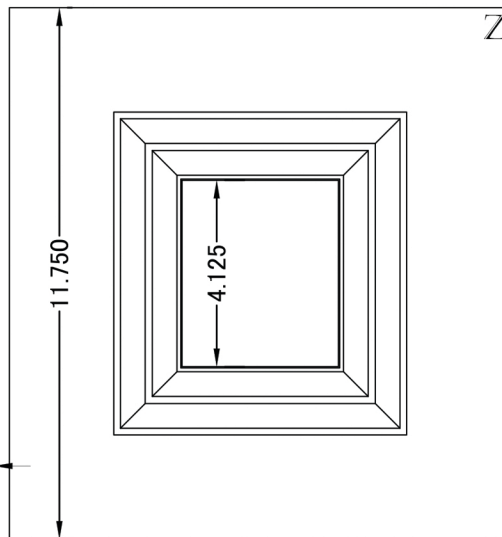

QUEENSTON 2

X

Y

Z

Reduced Rail

Standard Rail

NOTE:

- *The Standard Rail is 3.000" (see drawing).
- *Profile Width is 0.693" (see drawing).
- *Please Note that our rail is to the inside of the profile.
- *Custom Rail Width Available.
- *Available in Single Light.
- *Multi-Panel Available.
- *Arched Panel Available.
- *Outside Edge profile are Available on this Door.
- *Standard $\frac{3}{4}$ " White Back, Option RAW MDF.
- *Available in $1\frac{1}{2}$ " thick RAW MDF.

*Drawer Options Available :

- X Flat Slab.
- Y Reduced Rail. (See Drawing)
- Z Standard Rail. (See Drawing)

Drawer Front Less than 5" High & $7\frac{1}{2}$ " Wide will be a Slab Drawer.