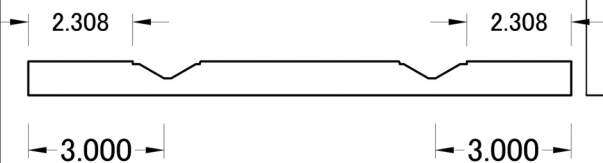

QUEENSTON 2

X

Y

Z

Reduced Rail

Standard Rail

NOTE:

- *The Standard Rail is 3.000" (see drawing).
- *Profile Width is 0.693" (see drawing).
- *Please Note that our rail is to the inside of the profile.
- *Custom Rail Width Available.
- *Available in Single Light.
- *Multi-Panel Available.
- *Arched Panel Available.
- *Outside Edge profile are Available on this Door.
- *Standard $\frac{3}{4}$ " White Back, Option RAW MDF.
- *Available in $1\frac{1}{2}$ " thick RAW MDF.

*Drawer Options Available :

- X Flat Slab.
- Y Reduced Rail. (See Drawing)
- Z Standard Rail. (See Drawing)

Drawer Front Less than 5" High & $7\frac{1}{2}$ " Wide will be a Slab Drawer.