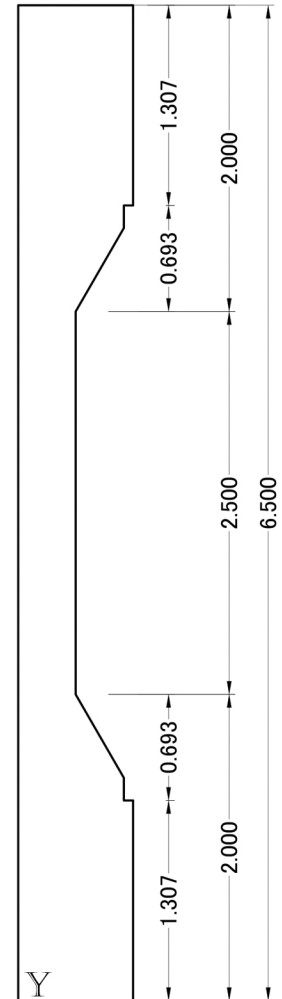

QUEENSTON 2

X

Y

Z

Reduced Rail

Standard Rail

NOTE:

- *The Standard Rail is 3.000" (see drawing).
- *Profile Width is 0.693" (see drawing).
- *Please Note that our rail is to the inside of the profile.
- *Custom Rail Width Available.
- *Available in Single Light.
- *Multi-Panel Available.
- *Arched Panel Available.
- *Outside Edge profile are Available on this Door.
- *Standard $\frac{3}{4}$ " White Back, Option RAW MDF.
- *Available in $1\frac{1}{2}$ " thick RAW MDF.

*Drawer Options Available :

- X Flat Slab.
- Y Reduced Rail. (See Drawing)
- Z Standard Rail. (See Drawing)

Drawer Front Less than 5" High & $7\frac{1}{2}$ " Wide will be a Slab Drawer.