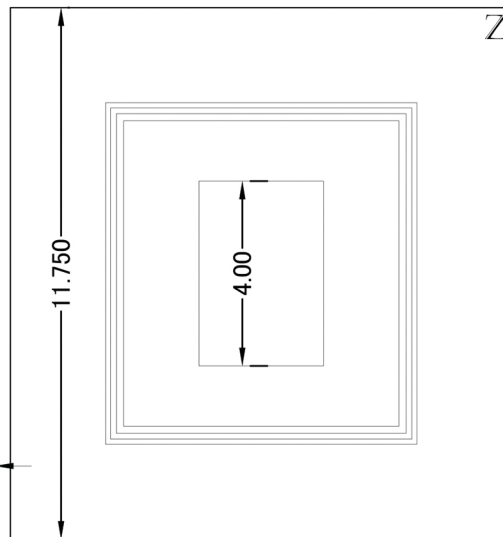

ST. DAVID

Standard Rail

Reduced Rail

NOTE:

- \*The Standard Rail is 3.000" (see drawing).
- \*Profile Width is 0.398" (see drawing).
- \*Please Note that our rail is to the inside of the profile.
- \*Custom Rail Width Available.
- \*Available in Single Light.
- \*Multi-Panel Available.
- \*Arched Panel Available.
- \*Outside Edge profile are Available on this Door.
- \*Standard  $\frac{3}{4}$ " White Back, Option RAW MDF.
- \*Available in  $1\frac{1}{2}$ " thick RAW MDF.

\*Drawer Options Available :

- X Flat Slab.
- Y Reduced Rail. (See Drawing)
- Z Standard Rail. (See Drawing)

Drawer Front Less than  $4\frac{1}{2}$ " High &  $6\frac{1}{2}$ " Wide will be a Slab Drawer.