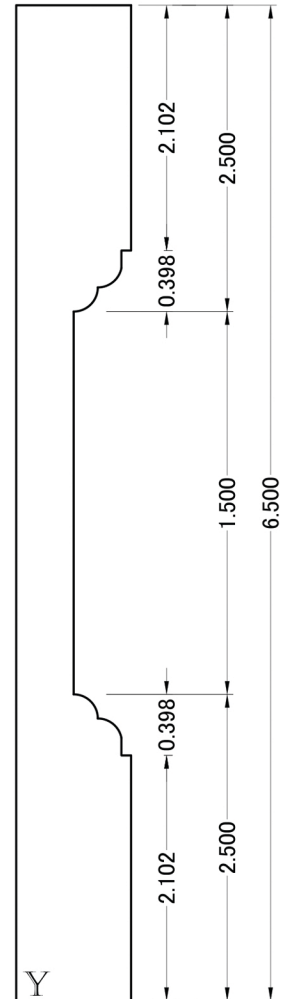

ST. DAVID

Standard Rail

Reduced Rail

NOTE:

- \*The Standard Rail is 3.000" (see drawing).
- \*Profile Width is 0.398" (see drawing).
- \*Please Note that our rail is to the inside of the profile.
- \*Custom Rail Width Available.
- \*Available in Single Light.
- \*Multi-Panel Available.
- \*Arched Panel Available.
- \*Outside Edge profile are Available on this Door.
- \*Standard  $\frac{3}{4}$ " White Back, Option RAW MDF.
- \*Available in  $1\frac{1}{2}$ " thick RAW MDF.

\*Drawer Options Available :

- X Flat Slab.
- Y Reduced Rail. (See Drawing)
- Z Standard Rail. (See Drawing)

Drawer Front Less than  $4\frac{1}{2}$ " High &  $6\frac{1}{2}$ " Wide will be a Slab Drawer.