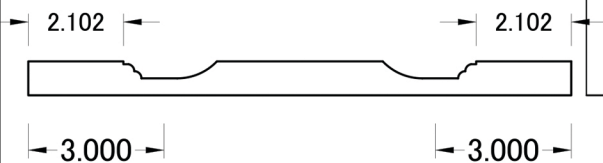

ST. DAVID

Standard Rail

Reduced Rail

NOTE:

- \*The Standard Rail is 3.000" (see drawing).
- \*Profile Width is 0.398" (see drawing).
- \*Please Note that our rail is to the inside of the profile.
- \*Custom Rail Width Available.
- \*Available in Single Light.
- \*Multi-Panel Available.
- \*Arched Panel Available.
- \*Outside Edge profile are Available on this Door.
- \*Standard  $\frac{3}{4}$ " White Back, Option RAW MDF.
- \*Available in  $1\frac{1}{2}$ " thick RAW MDF.

\*Drawer Options Available :

- X Flat Slab.
- Y Reduced Rail. (See Drawing)
- Z Standard Rail. (See Drawing)

Drawer Front Less than  $4\frac{1}{2}$ " High &  $6\frac{1}{2}$ " Wide will be a Slab Drawer.